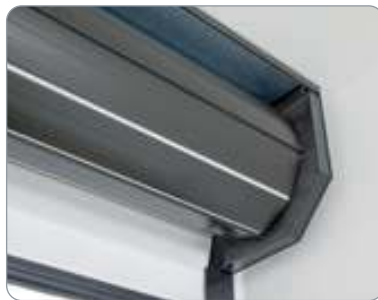

The half box is standard.