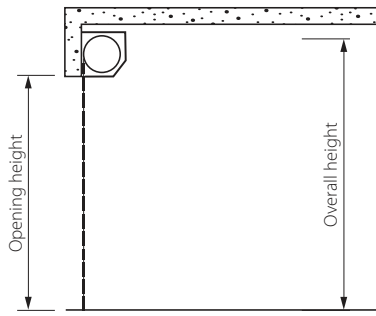

Smoke detector*

Temperature sensor*

Indoor siren*

*BATTERY OPERATED - NO HARD WIRING REQUIRED!

You choose how to control your smart home: by smart-phone, tablet, computer or your connected watch.

Height measurement guide