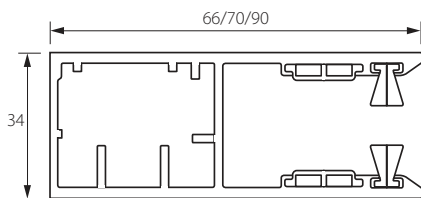

Width measurement guide

Box end details

Full and half box (optional extra)

Guide specifications

Fixing options

1. Articulation crank aluminium, overhang: 120 mm, hexagonal 7 mm x 500 mm	350628
2. Lock for NHK with cover and wall lead-in	910084
2a. Front plate for NHK-Emergency unlocking	167051
2b. Profile cylinder emergency unlocking without rope	167050
2c. PVC tube 20 x 1.0 mm, grey (for NHK)	350640
3. Rod for NHK, length 1500 mm, with hexagonal 7 mm	350606
4. Cardan joint with hexagonal 7 mm x 300 mm	350615
5. Axial securing for NHK eye	200552