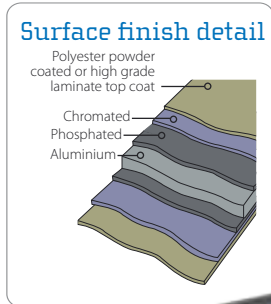

U Value:
5.2W/m²K

Insulation

Fully Insulated & Finished to Perfection

AlluGuard is designed to give thermal and acoustic insulating properties much higher than the average garage door.

'CFC' Free Polyurethane Foam within the Aluminium Lath plus high performance weather sealing ensures good insulation.

It's perfect if you want to use your garage as a work/play room or your garage is under a bedroom.

The corrosion resistant aluminium laths are light yet strong and can be finished in a range of solid colours or woodgrain textures - see pages 14-15.

77

55

Brush strips reduce draughts and the bottom seal keeps out wind blow debris.

Bedrooms over your garage? Help keep the chills out with insulated lath and advanced weather sealing.