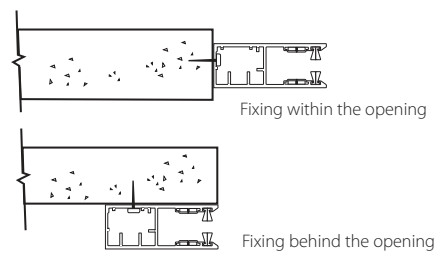

Fixing options

1. Articulation crank aluminium, overhang: 120 mm, hexagonal 7 mm x 500 mm	350628
2. Lock for NHK with cover and wall lead-in	910084
2a. Front plate for NHK-Emergency unlocking	167051
2b. Profile cylinder emergency unlocking without rope	167050
2c. PVC tube 20 x 1.0 mm, grey (for NHK)	350640
3. Rod for NHK, length 1500 mm, with hexagonal 7 mm	350606
4. Cardan joint with hexagonal 7 mm x 300 mm	350615
5. Axial securing for NHK eye	200552

Optional
External
Override
Detail

Technical

AlluGuard 77

AlluGuard 55