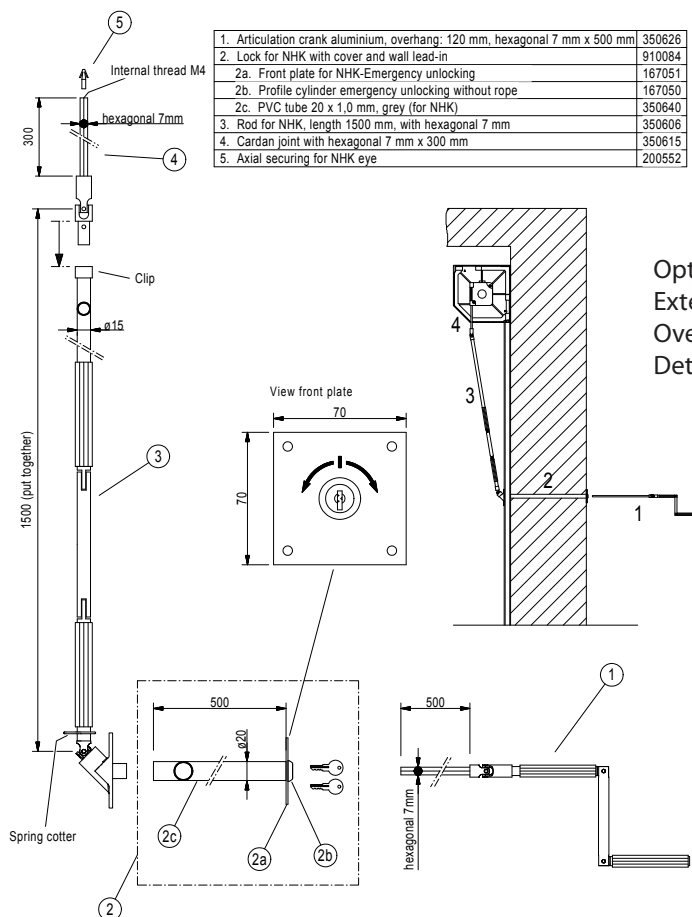

Width measurement guide

Box end details

Full and half box (optional extra)

Guide specifications

Fixing options

1. Articulation crank aluminium, overhang: 120 mm, hexagonal 7 mm x 500 mm	350628
2. Lock for NHK with cover and wall lead-in	910084
2a. Front plate for NHK-Emergency unlocking	167051
2b. Profile cylinder emergency unlocking without rope	167050
2c. PVC tube 20 x 1.0 mm, grey (for NHK)	350640
3. Rod for NHK, length 1500 mm, with hexagonal 7 mm	350606
4. Cardan joint with hexagonal 7 mm x 300 mm	350615
5. Axial securing for NHK eye	200552