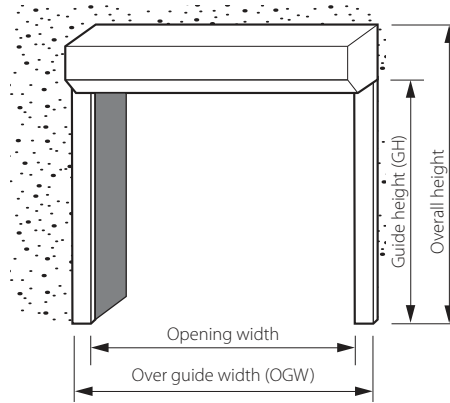

Width measurement guide