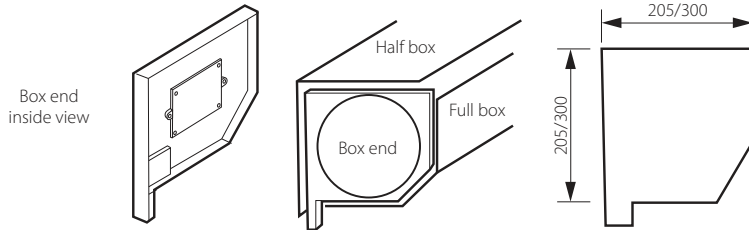

Box end details

Full and half box (optional extra)