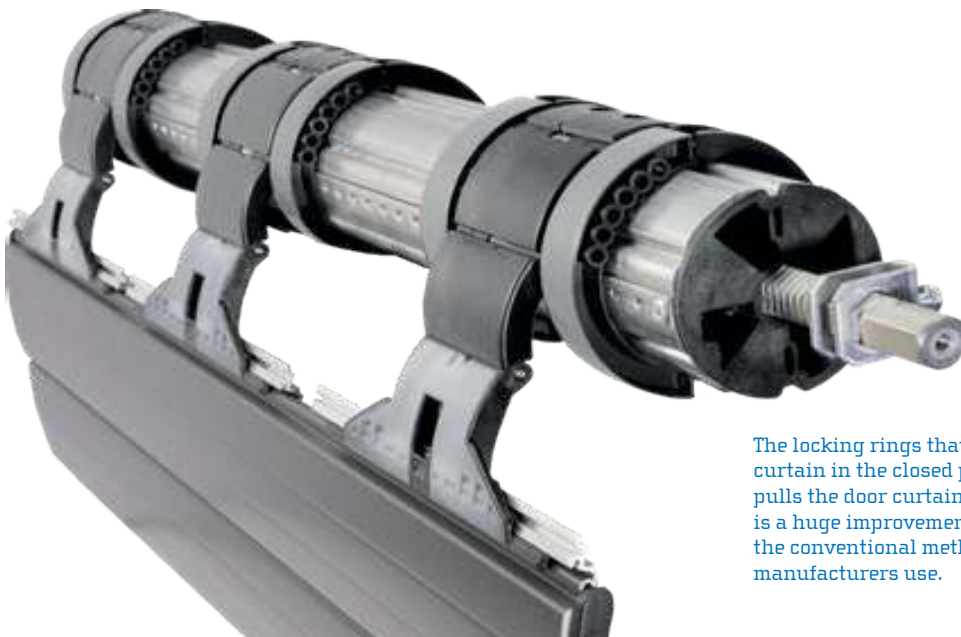

The locking rings that hold the door curtain in the closed position and pulls the door curtain upwards, is a huge improvement over the conventional method other manufacturers use.

Heavy duty extruded aluminium guides secure the door at the sides.