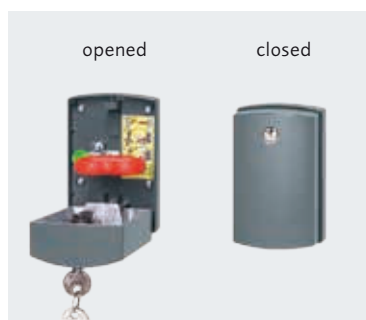

Optional extras

1

2

3

4

5

6

1 Additional fascia panel

The additional fascia panel stabilises the fascia panel when fitting in the opening and harmoniously covers the lintel without any unattractive fitting holes. The additional fascia panel is available in the colour of the door or with a Decograin surface.

2 The emergency battery

With this emergency power supply, you can bypass network power failures for up to 18 hours and max. 5 door cycles. The emergency battery recharges itself during normal operation.

3 Chamfered bottom profile

An aluminium chamfered bottom weather seal compensates for differences in height over the entire door width of up to 300 mm. The profile can be fitted without any difficulty and is simply screwed onto the inserted curtain. The bottom profile is delivered powder-coated in Jet black (similar to RAL 9005). On request, the bottom profile (as shown) is also available in a colour matching the door colour.

4 Option of manual operation

If required, our GaraRoll is very easy to operate manually. Unlike other doors using a cumbersome handcrank, you can operate our GaraRoll door by hand with no effort because the counterbalanced springs support the opening and closing cycles. Also available as a manually operated door.

5 Exterior door release

The optional exterior door release is recommended when you do not have a second entrance to your garage. It allows you to operate the door manually from the outside in case of a power failure.

6 Audible intrusion alarm

The optional audible intrusion alarm with a sound of 110 db can be fitted to offer additional peace of mind.