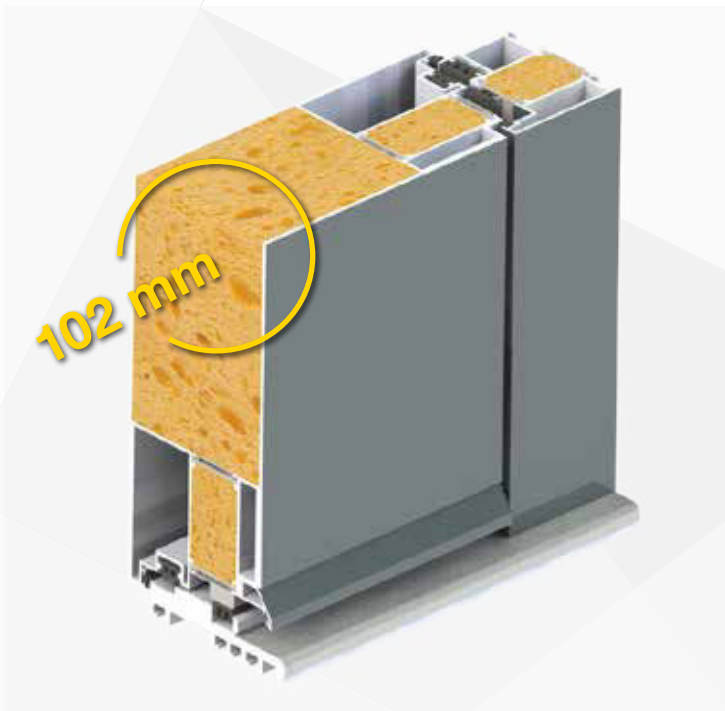

Hi-end durable magnetic 'pop-up' threshold.
Opening inside and outside (optional).

All windows and sidelights are triple glazed with safety glass. Lots of decorative glazing options available including individual design.

Ryterna entrance doors are made to resist the elements and certified by IFT testing institute in Rosenheim, Germany.

RD100

102 mm

RC 3