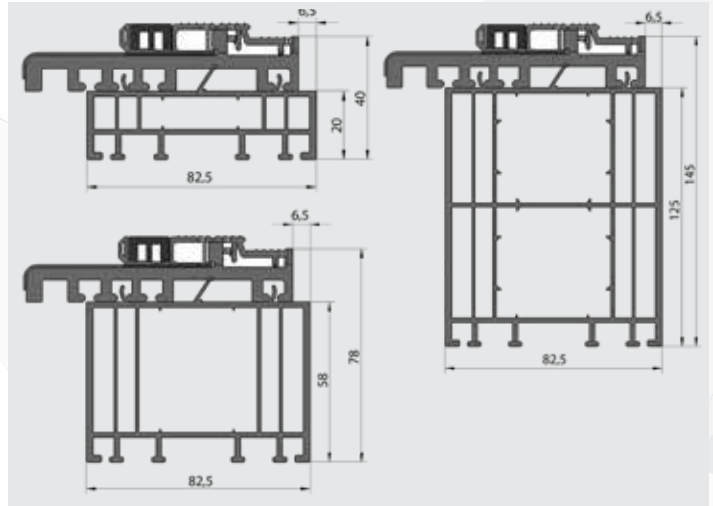

### ✓ Add-on bottom profiles

Available heights:  
20 mm, 58 mm and 125 mm