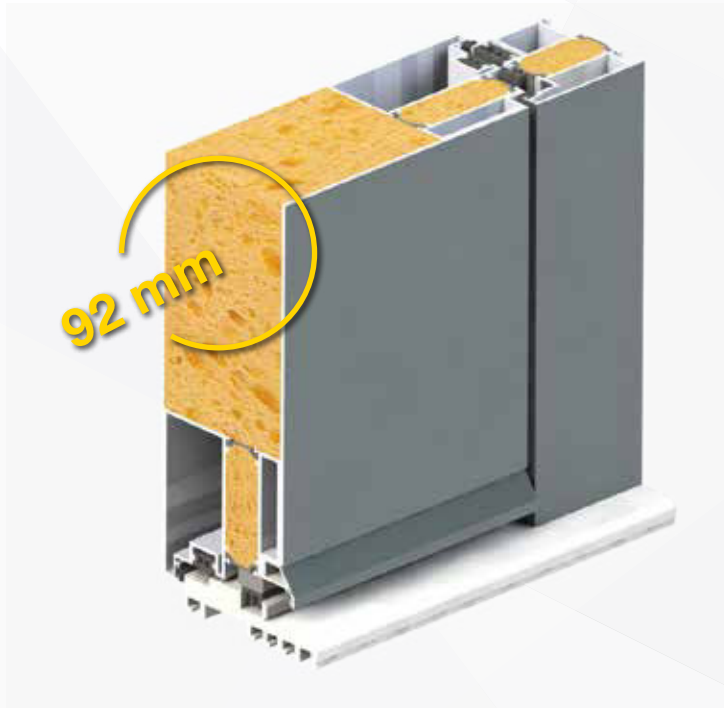

Frame is made of aluminium profiles with thermal break. Leaf's outside skin - 2.5 mm thick aluminium sheets.

Thermal insulation - freon free PU foam.

Triple all round perimeter rubber weather sealing.

Made to order up to 1250 mm wide & 2250 mm high. For bigger sizes consult manufacturer.

RD80

Thermal transmittance

U value

0.69 W/m²K

Safety resistance class

EN 12519

RC 3*

Wind resistance class

EN 12207:199-11

3

Rain resistance class

EN 12208:199-11

6A

Sound reduction

EN 717-1:2013

-32 Db

*optional, standard RC2