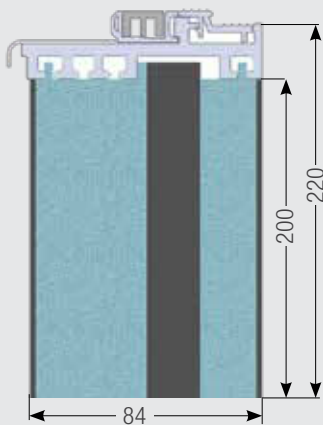

### ✓ Add-on bottom profiles

Available heights:  
20 mm, 58 mm and 125 mm