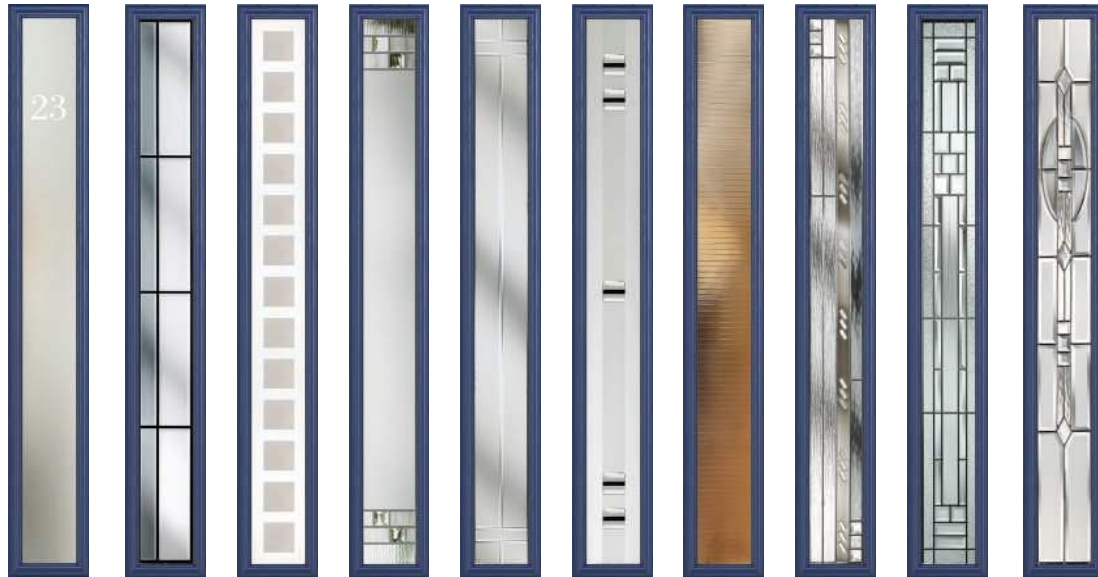

Sutherland
An offset glazed variation of the Rutland door.

10 Decorative Glass Options

Numbers
additional designs available

Aurora

Etched Square

Horizon

Linear

Linosa

Masterline

Matrix

New Orleans

Reflections

These doors are available with or without grooves