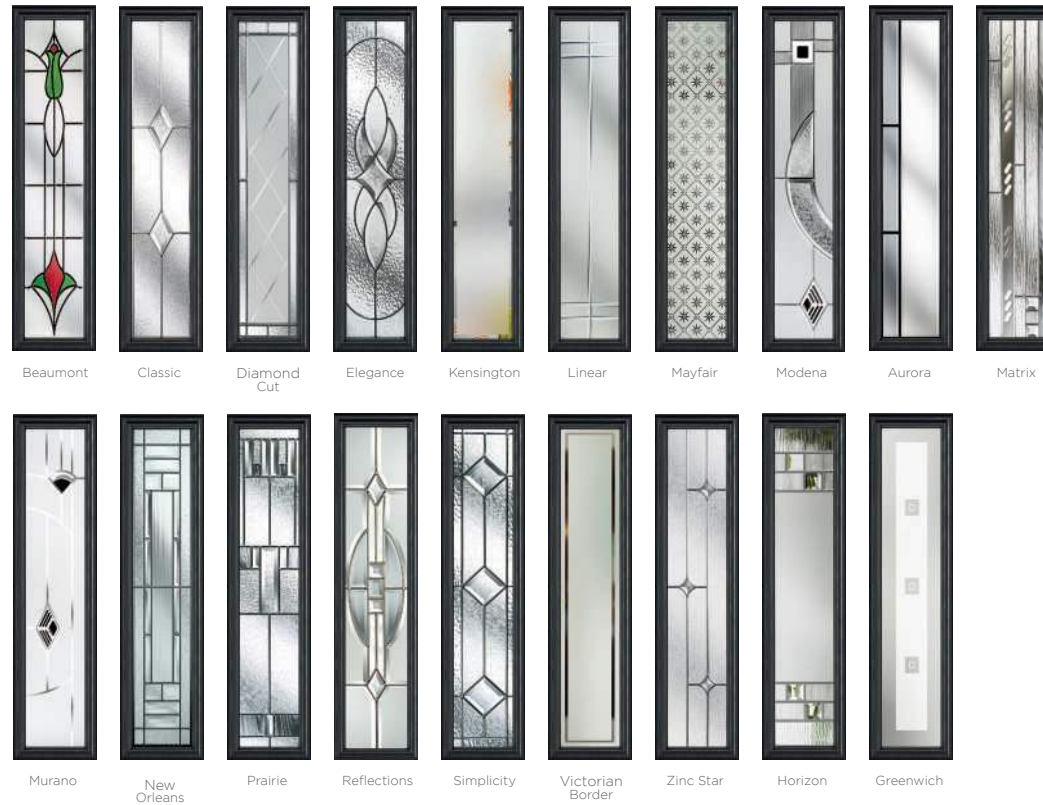

19 Decorative Glass Options

Build your own door at compdoor.co.uk

French Grey

Foiled White

Anthrax Grey

Oak

Schwarzbraun

Rosewood

Cream

Agate Grey