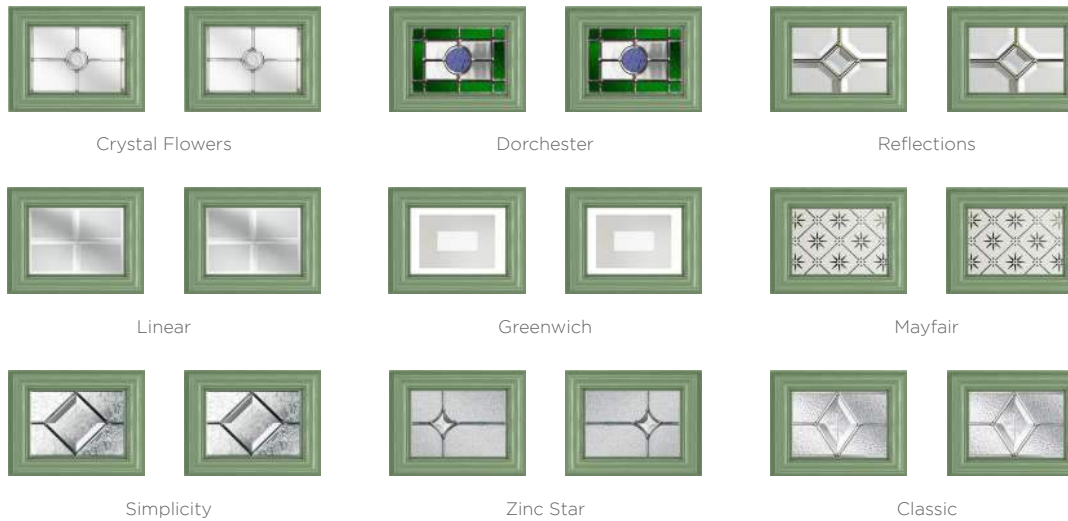

Majestic Masterpiece

The Middleton door complements authentic Edwardian and Georgian architecture with the option to include glazing in the top panels.

9 Decorative Glass Options

Middleton 2
Colour - Chartwell Green
Glass - Greenwich

Learn more about this style at compdoor.co.uk